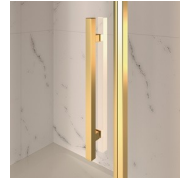

KNOBS AND HANDLES QMA