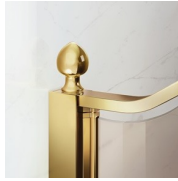

CLASSIC MADE IN ITALY SHOWER ENCLOSURE

GLA+GLA / GOLD

WHERE TO BUY

© Copyright 2024 Vismaravetro srl

Traditional style corner shower enclosure made by two frameless pivot doors.

Gold is a classic yet high-profile shower enclosure system, equipped with high-tech features and the finest materials, enhanced by luxury aesthetic details that evoke Italy's cultural tradition. It is a shower enclosure collection that conveys a classic yet highly sophisticated style, which at the same time reflects masterful design and production skills. Gold is the symbol of luxury, welcome beauty and supreme splendour. With the Gold Series, we want to celebrate the wonder of Italian beauty around the world.

Vismaravetro's shower enclosures can be customized, cm by cm. to better satisfy all the needs of any architectural situation

LUXURIOUS ACCESSORIES

Golden decorative elements, handles adorned with Swarovski crystals, horizontal towel holders ... Endless customization options that can enhance your shower enclosures of Gold collection. Even the glass walls can be decorated with arched shapes or special decorations.

COMPONENTS

GLA

FRAMELESS SHOWER DOOR; IT CAN BE ASSEMBLED WITH ANOTHER GLA TO OBTAIN A CORNER SHOWER ENCLOSURE.

CHARACTERISTICS

- Extensible 20 mm
- Magnetic strips
- S.M.F. (easily mounting system)
- Inward and outward opening
- Custom Made (cm by cm)
- Product with CE marking
- Horizontal and vertical adjustment, after installation accomplished

MATERIALS

- Tempered safety glass 6 mm.
- Anodised or enamelled aluminium profile.

DIMENSIONS

L: Min 68 - Max 99 cm
H: Min 180 - Max 205 cm
H standard: 195 cm

COMPLEMENT ELEMENTS

KNOBS AND HANDLES M2R
STANDARD