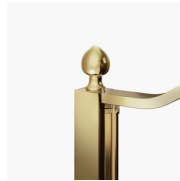

COMPONENTS

GLA

FRAMELESS SHOWER DOOR; IT CAN BE ASSEMBLED WITH ANOTHER GLA TO OBTAIN A CORNER SHOWER ENCLOSURE.

CHARACTERISTICS

- Extensible 20 mm
- Magnetic strips
- S.M.F. (easily mounting system)
- Inward and outward opening
- Custom Made (cm by cm)
- Product with CE marking
- Horizontal and vertical adjustment, after installation accomplished

ACCESSORIES PERSONAL
GLASS

ACCESSORIES DECORATIVE
ELEMENTS GOLD TDG

ACCESSORY FOR GLASS
CLEANING VIRGOLA

EQUIPPED COLUMN
AMICO

EQUIPPED COLUMN
BASKET

PARTITION PANEL SCREEN

SHOWER TRAY ALIAS

SHOWER TRAY V.I.P.