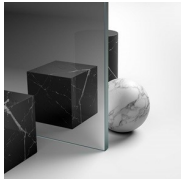

ANODISED PROFILES 61 -  
BRUSHED STEEL

ANODISED PROFILES 35 -  
MATT GOLD

ANODISED PROFILES 34 -  
MATT COPPER

GLASSES

GLASS PANE 03 - CLEAR BRONZE

GLASS PANE 04 - CLEAR GLASS

GLASS PANE 06 - REFLECTING GLASS

GLASS PANE 07 - CLEAR GREY

GLASS PANE 08 - SATIN GLASS

GLASS PANE 12 - EXTRA-LIGHT GLASS

SPECIAL TEMPERED SAFETY GLASSES 10 - CRYSTAL EXTRA-REFLEX

SPECIAL TEMPERED SAFETY GLASSES 14 - CRYSTAL EXTRA-LIGHT SATIN