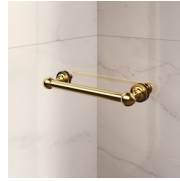

TOWEL HOLDER PSG