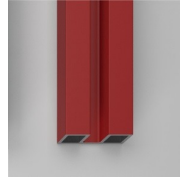

VARNISHED PROFILES 05 -
RED