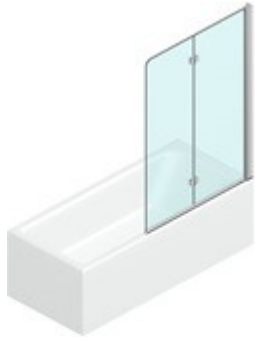

COMPONENTS

SV

FRAMELESS BATH SCREEN WITH FOLDING
HINGED PANEL.

CHARACTERISTICS

- Extensible 20 mm
- The panels fold completely back and lean against the wall
- Folding panels
- PVC lower profiles for waterproof
- S.M.F. (easily mounting system)
- Product with CE marking
- Custom Made (cm by cm)
- Horizontal and vertical adjustment, after installation accomplished

MATERIALS

- Tempered safety glass 6 mm.
- Anodised or enamelled aluminium profile.
- Unless specific requests, sintesi SV shower enclosures are supplied with standard hinges C68.

DIMENSIONS

L: Min 110 - Max 130 cm
H: Min 120 - Max 160 cm
H standard: 150.5 cm