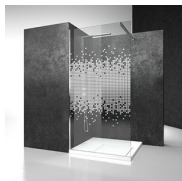

GRAPHIC DECORS D54