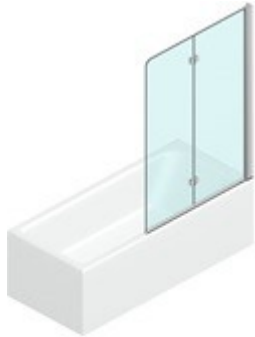

Design Centro Progetti Vismara

DIMENSIONS

L: Min 110 - Max 130 cm
H: Min 150.5 - Max 160 cm
H standard: 150.5 cm

PLUS

CERTIFIED PRODUCT

Product conforming to EN 14428:2018 with CE marking. Vismaravetro shower enclosures are manufactured in conformity with the European standards.

THE PANELS FOLD COMPLETELY BACK AND LEAN AGAINST THE WALL

PRODUCT WITH CE MARKING

Product conforming to EN14428:2015 with CE marking

PVC LOWER PROFILES FOR WATERPROOF

TPA TREATMENT PREVENTING LIMESCALE

Vismaravetro uses a innovative technology "TPA" for protecting the glass surfaces of shower enclosures. The glass surface is treated with a polymer which limits the adhesive properties of residues such as limescale, grease and soap deposits. The TPA treatment helps with the cleaning and removal of the lime scale deposits and residues from the glass.

COMPONENTS

SV

FRAMELESS BATH SCREEN WITH FOLDING
HINGED PANEL.

CHARACTERISTICS

- Extensible 20 mm
- The panels fold completely back and lean against the wall
- Folding panels
- PVC lower profiles for waterproof
- S.M.F. (easily mounting system)
- Product with CE marking
- Custom Made (cm by cm)
- Horizontal and vertical adjustment, after installation accomplished

MATERIALS

- Tempered safety glass 6 mm.
- Anodised or enamelled aluminium profile.
- Unless specific requests, sintesi SV shower enclosures are supplied with standard hinges C68.

DIMENSIONS

L: Min 110 - Max 130 cm
H: Min 120 - Max 160 cm
H standard: 150.5 cm