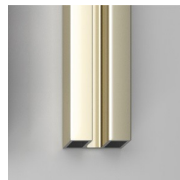

COMPONENTS

SV

FRAMELESS BATH SCREEN WITH FOLDING
HINGED PANEL.

CHARACTERISTICS

- Extensible 20 mm
- The panels fold completely back and lean against the wall
- Folding panels
- PVC lower profiles for waterproof
- S.M.F. (easily mounting system)
- Product with CE marking
- Custom Made (cm by cm)
- Horizontal and vertical adjustment, after installation accomplished

MATERIALS

- Tempered safety glass 6 mm.
- Anodised or enamelled aluminium profile.
- Unless specific requests, sintesi SV shower enclosures are supplied with standard hinges C68.

DIMENSIONS

L: Min 110 - Max 130 cm
H: Min 120 - Max 160 cm
H standard: 150.5 cm

COMPLEMENT ELEMENTS

HINGES C68 STANDARD

PROFILES

ANODISED PROFILES 09 -
MATT BLACK

ANODISED PROFILES 21 -
BRIGHT SILVER

ANODISED PROFILES 23 -
BRIGHT GOLD

ANODISED PROFILES 31 -
SATIN SILVER

ANODISED PROFILES 32 -
SATIN BRONZE