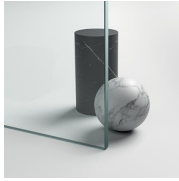

HINGED ROUND SHOWER ENCLOSURE

SX / SINTESI

WHERE TO BUY

© Copyright 2024 Vismaravetro srl

Shower enclosure for corner rounded shower trays (R.55 cm). One hinged door either right or left opening.

Sintesi is a shower enclosure system that achieves outstanding results by picking up on the current market trend: combining the aesthetic advantage of having no frame with easy assembly, which is achieved thanks to an innovative adjustable system that is truly within everyone's reach. In the "Tiquadro" version, the load-bearing structure and hinges are incorporated into one single square column: the hinge plays a structural role and at the same time heavily influences the system.

COMPONENTS

SX

FRAMELESS ROUNDED SHOWER ENCLOSURE
FOR CORNER TRAYS (R 55 CM) - VERSION
WITH ONE DOOR.

CHARACTERISTICS

- Outward opening door (180°)
- Extensible 20 mm each side
- Magnetic strips
- S.M.F. (easily mounting system)
- Product with CE marking
- Custom Made (cm by cm)
- Horizontal and vertical adjustment, after installation accomplished
- Extensible 20 mm
- Outward opening door

VARNISHED PROFILES 11 -
GREY

VARNISHED PROFILES 12 -
GREEN

VARNISHED PROFILES 13 -
LIGHT BLU

VARNISHED PROFILES 14 -
WHITE

VARNISHED PROFILES 15 -
MATT WHITE

GLASSES

GLASS PANE 04 - CLEAR
GLASS

DECORS

OPTIONALS

ACCESSORY FOR GLASS
CLEANING VIRGOLA

EQUIPPED COLUMN
AMICO

EQUIPPED COLUMN
BASKET

PARTITION PANEL SCREEN

SHOWER TRAY V.I.P.

TREATMENT LIME SCALE
TREATMENT PREVENTING
LIMESCALE (TPA)

WHERE TO BUY →