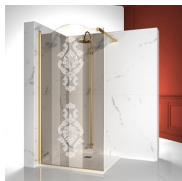

## CLASSIC MADE IN ITALY SHOWER ENCLOSURE

GLB / GOLD

WHERE TO BUY

© Copyright 2024 Vismaravetro srl

Traditional style shower enclosure for recessed shower trays with two 180° pivot door. The top arched profile, the elegant finishes of profiles and glasses, the choice among several refined accessories highlight the decorative attitude of this shower enclosure.

SPECIAL TEMPERED SAFETY GLASSES 19 - GLASS MADRAS "PAVÉ"

SPECIAL TEMPERED SAFETY GLASSES 29 - CRYSTAL MADRAS NUVOLO

SPECIAL TEMPERED SAFETY GLASSES 11 - KATHEDRAL

DECORS

GRAPHIC DECORS P26/A26 GOLD

GRAPHIC DECORS N26 GOLD