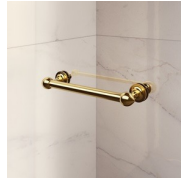

STABILISER BENT PROFILE

The upper stabiliser profile is bent to follow the round shape of glass. Function is combined with the classic design of the Gold collection.

LUXURIOUS ACCESSORIES

Golden decorative elements, handles adorned with Swarovski crystals, horizontal towel holders ... Endless customization options that can enhance your shower enclosures of Gold collection. Even the glass walls can be decorated with arched shapes or special decorations.

COMPONENTS

GLB

SHOWER ENCLOSURE WITH TWO PIVOT DOORS (180°). IT CAN BE USED FOR RECESS, OR ASSEMBLED WITH THE FIX ELEMENT GLG FOR CORNER OR 3-SIDED INSTALLATIONS.

CHARACTERISTICS

- Extensible 40 mm
- Magnetic strips
- Inward and outward opening
- S.M.F. (easily mounting system)
- Custom Made (cm by cm)
- Stabiliser bent profile
- Product with CE marking
- It can be assembled with GLG to obtain a corner shower enclosure
- Horizontal and vertical adjustment, after installation accomplished

MATERIALS

- Tempered safety glass 6 mm.
- Anodised aluminium profiles

DIMENSIONS

L: Min 78 - Max 159 cm
H: Min 180 - Max 205 cm
H standard: 195 cm

COMPLEMENT ELEMENTS

KNOB AND HANDLES M2R
STANDARD

DECORATIVE ELEMENTS
TDG