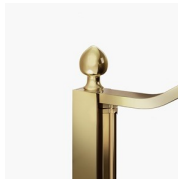

GRAPHIC DECORS P56 GOLD

GRAPHIC DECORS N56 GOLD

GRAPHIC DECORS P70 GOLD

NATURAL DECORS P16 GOLD

OPTIONALS

ACCESSORIES PERSONAL  
GLASS

ACCESSORIES DECORATIVE  
ELEMENTS GOLD TDG

ACCESSORIES GOLD  
TOWEL RACK PSG

ACCESSORIES GOLD  
TOWEL RACK PST

ACCESSORY FOR GLASS  
CLEANING VIRGOLA

EQUIPPED COLUMN  
AMICO

EQUIPPED COLUMN  
BASKET

PARTITION PANEL SCREEN

SHOWER TRAY ALIAS

SHOWER TRAY VI.P

TREATMENT LIME SCALE  
TREATMENT PREVENTING  
LIMESCALE (TPA)