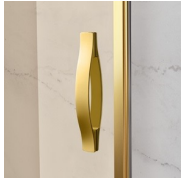

CLASSIC MADE IN ITALY SHOWER ENCLOSURE

GLB / GOLD

WHERE TO BUY

© Copyright 2025 Vismaravetro srl

Traditional style shower enclosure for recessed shower trays with two 180° pivot door. The top arched profile, the elegant finishes of profiles and glasses, the choice among several refined accessories highlight the decorative attitude of this shower enclosure.

STABILISER BENT PROFILE

The upper stabiliser profile is bent to follow the round shape of glass. Function is combined with the classic design of the Gold collection.

LUXURIOUS ACCESSORIES

Golden decorative elements, handles adorned with Swarovski crystals, horizontal towel holders ... Endless customization options that can enhance your shower enclosures of Gold collection. Even the glass walls can be decorated with arched shapes or special decorations.

COMPONENTS

GLB

SHOWER ENCLOSURE WITH TWO PIVOT DOORS (180°). IT CAN BE USED FOR RECESS, OR ASSEMBLED WITH THE FIX ELEMENT GLG FOR CORNER OR 3-SIDED INSTALLATIONS.

CHARACTERISTICS

- Extensible 40 mm
- Magnetic strips
- Inward and outward opening
- S.M.F. (easily mounting system)
- Custom Made (cm by cm)
- Stabiliser bent profile
- Product with CE marking
- It can be assembled with GLG to obtain a corner shower enclosure
- Horizontal and vertical adjustment, after installation accomplished

MATERIALS

- Tempered safety glass 6 mm.
- Anodised aluminium profiles

DIMENSIONS

L: Min 78 - Max 159 cm
H: Min 180 - Max 205 cm
H standard: 195 cm

COMPLEMENT ELEMENTS

KNOB AND HANDLES M2R
STANDARD

DECORATIVE ELEMENTS
TDG