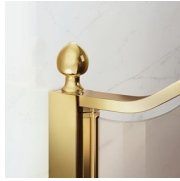

CLASSIC MADE IN ITALY SHOWER ENCLOSURE

GLB / GOLD

WHERE TO BUY

© Copyright 2025 Vismaravetro srl

Traditional style shower enclosure for recessed shower trays with two 180° pivot door. The top arched profile, the elegant finishes of profiles and glasses, the choice among several refined accessories highlight the decorative attitude of this shower enclosure.

STABILISER BENT PROFILE

The upper stabiliser profile is bent to follow the round shape of glass. Function is combined with the classic design of the Gold collection.

LUXURIOUS ACCESSORIES

Golden decorative elements, handles adorned with Swarovski crystals, horizontal towel holders ... Endless customization options that can enhance your shower enclosures of Gold collection. Even the glass walls can be decorated with arched shapes or special decorations.

COMPONENTS

GLB

SHOWER ENCLOSURE WITH TWO PIVOT DOORS (180°). IT CAN BE USED FOR RECESS, OR ASSEMBLED WITH THE FIX ELEMENT GLG FOR CORNER OR 3-SIDED INSTALLATIONS.

CHARACTERISTICS

- Extensible 40 mm
- Magnetic strips
- Inward and outward opening
- S.M.F. (easily mounting system)
- Custom Made (cm by cm)
- Stabiliser bent profile
- Product with CE marking
- It can be assembled with GLG to obtain a corner shower enclosure
- Horizontal and vertical adjustment, after installation accomplished

MATERIALS

- Tempered safety glass 6 mm.
- Anodised aluminium profiles

DIMENSIONS

L: Min 78 - Max 159 cm
H: Min 180 - Max 205 cm
H standard: 195 cm

COMPLEMENT ELEMENTS

KNOB AND HANDLES M2R
STANDARD

DECORATIVE ELEMENTS
TDG