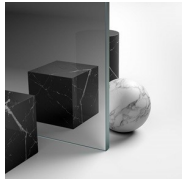

ANODISED PROFILES 61 -
BRUSHED STEEL

ANODISED PROFILES 32 -
SATIN BRONZE

ANODISED PROFILES 35 -
MATT GOLD

ANODISED PROFILES 34 -
MATT COPPER

GLASSES

GLASS PANE 03 - CLEAR BRONZE

GLASS PANE 04 - CLEAR GLASS

GLASS PANE 06 - REFLECTING GLASS

GLASS PANE 07 - CLEAR GREY

GLASS PANE 08 - SATIN GLASS

GLASS PANE 12 - EXTRA-LIGHT GLASS

SPECIAL TEMPERED SAFETY GLASSES 10 - CRYSTAL EXTRA-REFLEX

SPECIAL TEMPERED SAFETY GLASSES 14 - CRYSTAL EXTRA-LIGHT SATIN