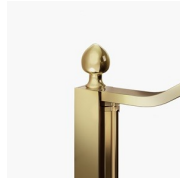

CLASSIC MADE IN ITALY SHOWER ENCLOSURE

GLB / GOLD

WHERE TO BUY

© Copyright 2025 Vismaravetro srl

Traditional style shower enclosure for recessed shower trays with two 180° pivot door. The top arched profile, the elegant finishes of profiles and glasses, the choice among several refined accessories highlight the decorative attitude of this shower enclosure.

STABILISER BENT PROFILE

The upper stabiliser profile is bent to follow the round shape of glass. Function is combined with the classic design of the Gold collection.

LUXURIOUS ACCESSORIES

Golden decorative elements, handles adorned with Swarovski crystals, horizontal towel holders ... Endless customization options that can enhance your shower enclosures of Gold collection. Even the glass walls can be decorated with arched shapes or special decorations.

GRAPHIC DECORS P70 GOLD

NATURAL DECORS P16 GOLD

OPTIONALS

ACCESSORIES PERSONAL
GLASS

ACCESSORIES DECORATIVE
ELEMENTS GOLD TDG

ACCESSORIES GOLD
TOWEL RACK PSG

ACCESSORIES GOLD
TOWEL RACK PST

ACCESSORY FOR GLASS
CLEANING VIRGOLA

EQUIPPED COLUMN
AMICO

EQUIPPED COLUMN
BASKET

PARTITION PANEL SCREEN

SHOWER TRAY ALIAS

SHOWER TRAY VI.P

TREATMENT LIME SCALE
TREATMENT PREVENTING
LIMESCALE (TPA)

WHERE TO BUY →