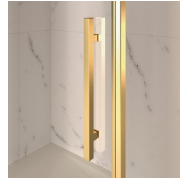

KNOB AND HANDLES QMA