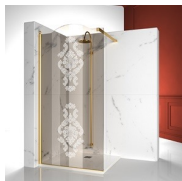

CLASSIC MADE IN ITALY SHOWER ENCLOSURE

GL2 / GOLD

WHERE TO BUY

© Copyright 2024 Vismaravetro srl

Traditional style shower enclosure for recessed shower trays with a 180° pivot door and 1 fixed element aligned. The top arched profile, the elegant finishes of profiles and glasses, the choice among several refined accessories highlight the decorative attitude of this shower enclosure.

SPECIAL TEMPERED SAFETY GLASSES 10 - CRYSTAL EXTRA-REFLEX

SPECIAL TEMPERED SAFETY GLASSES 14 - CRYSTAL EXTRA-LIGHT SATIN

SPECIAL TEMPERED SAFETY GLASSES 19 - GLASS MADRAS "PAVÉ"

DECORS

GRAPHIC DECORS P26/A26 GOLD