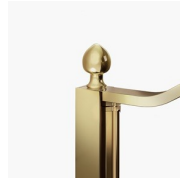

CLASSIC MADE IN ITALY SHOWER ENCLOSURE

GL4 / GOLD

WHERE TO BUY

© Copyright 2024 Vismaravetro srl

Traditional style shower enclosure for recessed shower trays with a 180° pivot door and two fixed panels aligned. The top arched profile, the elegant finishes of profiles and glasses, the choice among several refined accessories highlight the decorative attitude of this shower enclosure.

COMPONENTS

GL4

SHOWER ENCLOSURE SHOWER TRAY WITH 2 PIVOT DOORS 180° AND TWO ALIGNED FIXED ELEMENTS.

CHARACTERISTICS

- Extensible 40 mm
- Magnetic strips
- Inward and outward opening
- S.M.F. (easily mounting system)
- Custom Made (cm by cm)
- Stabiliser bent profile
- Product with CE marking
- It can be assembled with GLG to obtain a corner shower enclosure
- Horizontal and vertical adjustment, after installation accomplished

GRAPHIC DECORS P70 GOLD

NATURAL DECORS P16 GOLD

OPTIONALS

ACCESSORIES PERSONAL
GLASS

ACCESSORIES GOLD
TOWEL RACK PST

ACCESSORIES DECORATIVE
ELEMENTS GOLD TDG

ACCESSORIES GOLD
TOWEL RACK PSG

ACCESSORY FOR GLASS
CLEANING VIRGOLA

EQUIPPED COLUMN
AMICO

EQUIPPED COLUMN
BASKET

PARTITION PANEL SCREEN

PARTITION PANEL SCREEN

SHOWER TRAY ALIAS

TREATMENT LIME SCALE
TREATMENT PREVENTING
LIMESCALE (TPA)

WHERE TO BUY →