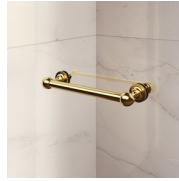

LUXURIOUS ACCESSORIES

Golden decorative elements, handles adorned with Swarovski crystals, horizontal towel holders ... Endless customization options that can enhance your shower enclosures of Gold collection. Even the glass walls can be decorated with arched shapes or special decorations.

COMPONENTS

GL4

SHOWER ENCLOSURE SHOWER TRAY WITH 2 PIVOT DOORS 180° AND TWO ALIGNED FIXED ELEMENTS.

CHARACTERISTICS

- Extensible 40 mm
- Magnetic strips
- Inward and outward opening
- S.M.F. (easily mounting system)
- Custom Made (cm by cm)
- Stabiliser bent profile
- Product with CE marking
- It can be assembled with GLG to obtain a corner shower enclosure
- Horizontal and vertical adjustment, after installation accomplished

COMPLEMENT ELEMENTS

KNOB AND HANDLES M2R
STANDARD

FIXING BRACKET FIXING
BRACKET-Q

DECORATIVE ELEMENTS
TDG

TOWEL HOLDER PSG

KNOB AND HANDLES QMA

HARDENING ROD PST
GOLD

PROFILES