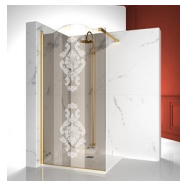

CLASSIC MADE IN ITALY SHOWER ENCLOSURE

GL4+GLG / GOLD

WHERE TO BUY

© Copyright 2024 Vismaravetro srl

Traditional style shower enclosure for corner shower made by an opening element GL4 (two 180° pivot doors and two fixed panels aligned) and a side element GLG. The top arched profile, the elegant finishes of profiles and glasses, the choice among several refined accessories highlight the decorative attitude of this shower enclosure.

COMPONENTS

GLG

FIXED PANEL THAT CAN BE COMBINED WITH A DOOR ELEMENT TO OBTAIN A CORNER OR A 3-SIDED SHOWER ENCLOSURE.

CHARACTERISTICS

- Extensible 20 mm
- S.M.F. (easily mounting system)
- Certified product
- Custom Made (cm by cm)
- Product with CE marking
- Extensible 40 mm
- Horizontal and vertical adjustment, after installation accomplished

SPECIAL TEMPERED SAFETY GLASSES 29 - CRYSTAL MADRAS NUVOLO

SPECIAL TEMPERED SAFETY GLASSES 11 - KATHEDRAL

DECORS

DECORATIONS P30 FRAME DECOR

GRAPHIC DECORS P26/A26 GOLD

GRAPHIC DECORS N26 GOLD

GRAPHIC DECORS P56 GOLD