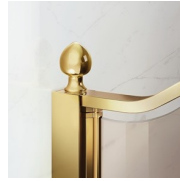

DECORATIVE ELEMENTS
TDG