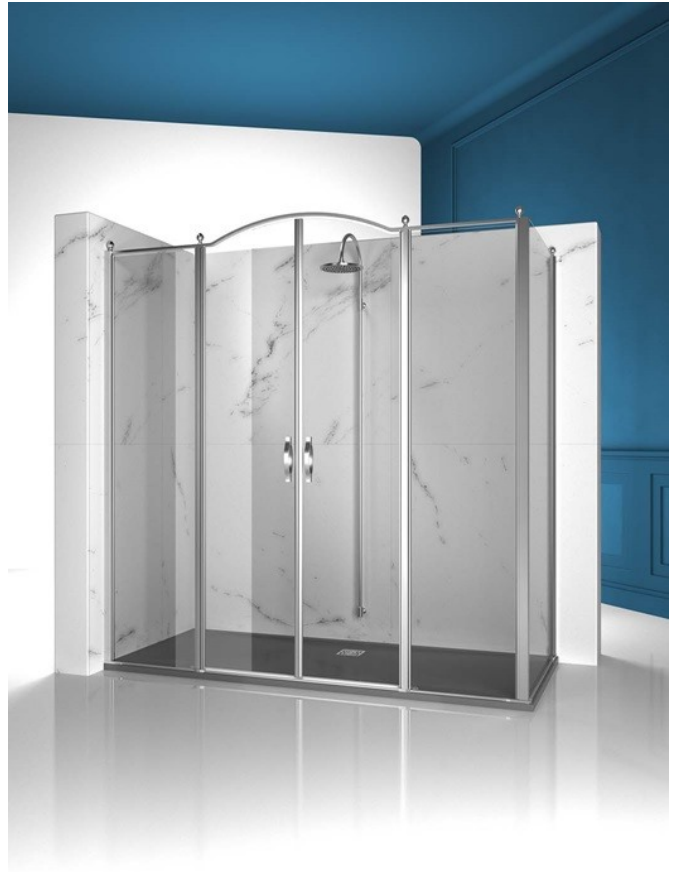

CLASSIC MADE IN ITALY SHOWER ENCLOSURE

GL4+GLG / GOLD

WHERE TO BUY

© Copyright 2024 Vismaravetro srl

Traditional style shower enclosure for corner shower made by an opening element GL4 (two 180° pivot doors and two fixed panels aligned) and a side element GLG. The top arched profile, the elegant finishes of profiles and glasses, the choice among several refined accessories highlight the decorative attitude of this shower enclosure.

Gold is a classic yet high-profile shower enclosure system, equipped with high-tech features and the finest materials, enhanced by luxury aesthetic details that evoke Italy's cultural tradition. It is a shower enclosure collection that conveys a classic yet highly sophisticated style, which at the same time reflects masterful design and production skills. Gold is the symbol of luxury, welcome beauty and supreme splendour. With the Gold Series, we want to celebrate the wonder of Italian beauty around the world.

S.M.F. (EASILY MOUNTING SYSTEM)

It is a patented system combined to an innovative extensibility solution thus allowing an ideal panel positioning and at the same time avoiding the water leak.

CUSTOM MADE (CM BY CM)

COMPONENTS

GLG

FIXED PANEL THAT CAN BE COMBINED WITH A DOOR ELEMENT TO OBTAIN A CORNER OR A 3-SIDED SHOWER ENCLOSURE.

CHARACTERISTICS

- Extensible 20 mm
- S.M.F. (easily mounting system)
- Certified product
- Custom Made (cm by cm)
- Product with CE marking
- Extensible 40 mm
- Horizontal and vertical adjustment, after installation accomplished