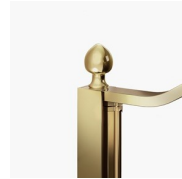

ACCESSORIES DECORATIVE
ELEMENTS GOLD TDG