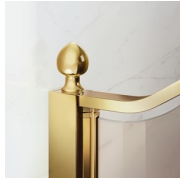

DECORATIVE ELEMENTS
TDG