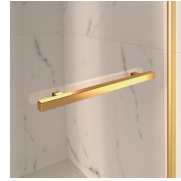

HARDENING ROD PST
GOLD