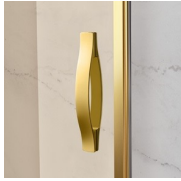

COMPLEMENT ELEMENTS

KNOBS AND HANDLES M2R
STANDARD