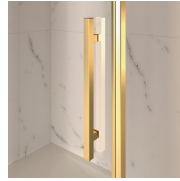

KNOBS AND HANDLES QMA