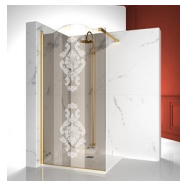

## CLASSIC MADE IN ITALY SHOWER ENCLOSURE

GLG+GLB+GLG / GOLD

WHERE TO BUY

© Copyright 2024 Vismaravetro srl

Traditional style shower enclosure for 3-sided shower made by an opening element GLB (two 180° pivot doors) and two side elements GLG. The top arched profile, the elegant finishes of profiles and glasses, the choice among several refined accessories highlight the decorative attitude of this shower enclosure.

SPECIAL TEMPERED SAFETY GLASSES 19 - GLASS MADRAS "PAVÉ"

SPECIAL TEMPERED SAFETY GLASSES 29 - CRYSTAL MADRAS NUVOLO

SPECIAL TEMPERED SAFETY GLASSES 11 - KATHEDRAL

DECORS

GRAPHIC DECORS P70 NEVERENDING

GRAPHIC DECORS P26/A26 GOLD