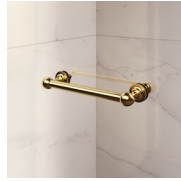

TOWEL HOLDER PSG