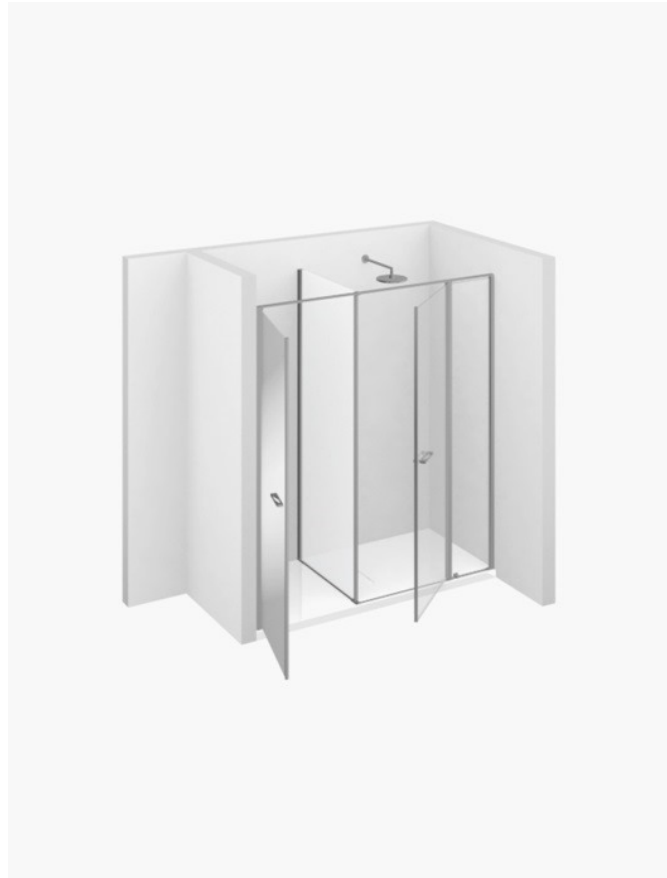

TWIN SHOWER ENCLOSURE WITH A STORAGE COMPARTMENT

W21 / TWIN

WHERE TO BUY [→](#)

© Copyright 2024 Vismaravetro srl

Model 180x80 – with convergent doors for installation on Gemini shower trays or directly on floor. Model in recess for the shower enclosure complete with the storage space. The storage space can be equipped with shelves but it must not be used to contain household appliances. In this configuration, the shower enclosure Twin can be installed on Gemini shower trays or directly on the adequately prepared floor.

Twin is the first and only collection of shower enclosures that offers more opportunities to optimise the use of your bathroom, meeting new requirements for functionality and convenience linked to the availability of space. There is a real compartment next to the shower enclosure, so you can store items or household appliances. It is also perfect from an aesthetic point of view, thanks to the full-length mirror on the second compartment door. The "Twin Mini" version features a handy removable compartment with 5 useful shelves to the side of the shower enclosure.

Design Idelfonso Colombo con Centro Progetti Vismara

DIMENSIONS

L: Min 160 - Max 190 cm

P: Min 70 - Max 90 cm

H standard: 195 cm

PLUS

MAGNETIC STRIPS

The doors closing is guaranteed by the magnetic strips. The perfect adhesion of the magnetic elements offers the best waterproof.

COMPONENTS

W21

DOUBLE UNIT MADE OF A TECHNICAL SPACE AND A SHOWER SPACE, SUITABLE FOR INSTALLATION ON GEMINI SHOWER TRAY 80X180 CM. OR DIRECTLY ON FLOOR.

CHARACTERISTICS

- Outward opening door
- Magnetic strips
- Minimum adjustment 20 mm.
- Horizontal and vertical adjustment
- PVC lower profiles for waterproof
- S.M.F. (easily mounting system)
- Upper profile of stability
- Possibility to equip with shelves (not included).
- Product with CE marking
- Custom Made (cm by cm)
- The module is not designed to accommodate appliances