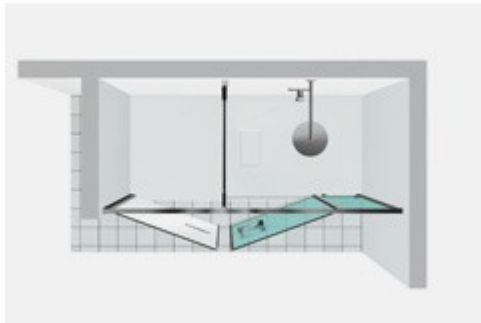

Twin is the first and only collection of shower enclosures that offers more opportunities to optimise the use of your bathroom, meeting new requirements for functionality and convenience linked to the availability of space. There is a real compartment next to the shower enclosure, so you can store items or household appliances. It is also perfect from an aesthetic point of view, thanks to the full-length mirror on the second compartment door. The "Twin Mini" version features a handy removable compartment with 5 useful shelves to the side of the shower enclosure.

Design Idelfonso Colombo con Centro Progetti Vismara

DIMENSIONS

L: Min 160 - Max 190 cm

P: Min 70 - Max 90 cm

H standard: 195 cm

PLUS

MAGNETIC STRIPS

The doors closing is guaranteed by the magnetic strips. The perfect adhesion of the magnetic elements offers the best waterproof.

TPA TREATMENT PREVENTING LIMESCALE

Vismaravetro uses a innovative technology "TPA" for protecting the glass surfaces of shower enclosures. The glass surface is treated with a polymer which limits the adhesive properties of residues such as limescale, grease and soap deposits. The TPA treatment helps with the cleaning and removal of the lime scale deposits and residues from the glass.

COMPONENTS

W21

DOUBLE UNIT MADE OF A TECHNICAL SPACE AND A SHOWER SPACE, SUITABLE FOR INSTALLATION ON GEMINI SHOWER TRAY 80X180 CM. OR DIRECTLY ON FLOOR.

CHARACTERISTICS

- Outward opening door
- Magnetic strips
- Minimum adjustment 20 mm.
- Horizontal and vertical adjustment
- PVC lower profiles for waterproof
- S.M.F. (easily mounting system)
- Upper profile of stability
- Possibility to equip with shelves (not included).
- Product with CE marking
- Custom Made (cm by cm)
- The module is not designed to accommodate appliances