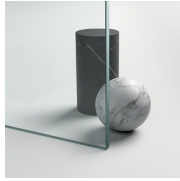

Twin is the first and only collection of shower enclosures that offers more opportunities to optimise the use of your bathroom, meeting new requirements for functionality and convenience linked to the availability of space. There is a real compartment next to the shower enclosure, so you can store items or household appliances. It is also perfect from an aesthetic point of view, thanks to the full-length mirror on the second compartment door. The "Twin Mini" version features a handy removable compartment with 5 useful shelves to the side of the shower enclosure.

ANODISED PROFILES 38 -
MOKA

ANODISED PROFILES 84 -
BOND COPPER

VARNISHED PROFILES 14 -
WHITE

VARNISHED PROFILES 15 -
MATT WHITE

GLASSES

GLASS PANE 03 - CLEAR
BRONZE

GLASS PANE 04 - CLEAR
GLASS

GLASS PANE 07 - CLEAR
GREY

GLASS PANE 08 - SATIN
GLASS

GLASS PANE 12 - EXTRA-
LIGHT GLASS

SPECIAL TEMPERED
SAFETY GLASSES 10 -
CRYSTAL EXTRA-REFLEX

SPECIAL TEMPERED
SAFETY GLASSES 14 -
CRYSTAL EXTRA-LIGHT
SATIN

SPECIAL TEMPERED
SAFETY GLASSES 29 -
CRYSTAL MADRAS NUVOLA
SATIN