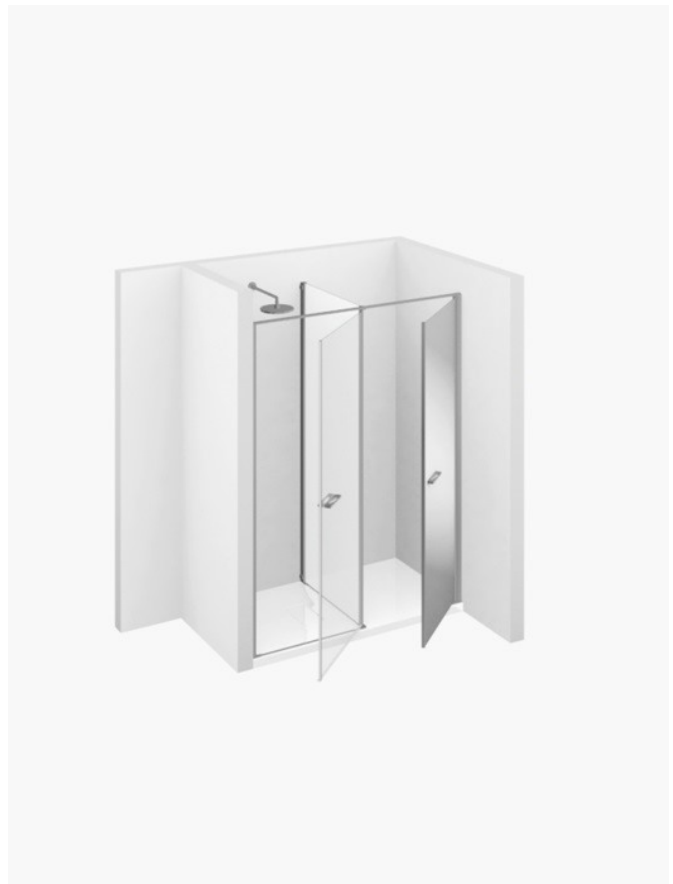

## HINGED SHOWER ENCLOSURE

T10 / TWIN

WHERE TO BUY →

© Copyright 2024 Vismaravetro srl

Model 160x80 – for installation on Gemini shower trays or directly on floor. Model in recess for the shower enclosure complete with the storage space. The storage space can be fitted with shelves or can contain household appliances in full compliance with the standards on the use of electrical appliances in the bathroom. In this configuration, the shower enclosure Twin has been designed for installation on Gemini shower trays or directly on the adequately prepared floor.

Twin is the first and only collection of shower enclosures that offers more opportunities to optimise the use of your bathroom, meeting new requirements for functionality and convenience linked to the availability of space. There is a real compartment next to the shower enclosure, so you can store items or household appliances. It is also perfect from an aesthetic point of view, thanks to the full-length mirror on the second compartment door. The "Twin Mini" version features a handy removable compartment with 5 useful shelves to the side of the shower enclosure.

### DIMENSIONS

L: Min 155 - Max 165 cm  
P: Min 70 - Max 90 cm  
H: Min 195 - Max 215 cm  
H standard: 195 cm

PLUS

---

MAGNETIC STRIPS

The doors closing is guaranteed by the magnetic strips. The perfect adhesion of the magnetic elements offers the best waterproof.

---

SUITABLE FOR THE INSTALLATION OF ELECTRICAL HOUSEHOLD APPLIANCES.

Shower enclosures of Twin Collection are designed to accommodate appliances like washing machine or dryer, in full compliance with the standards for the installation and the use of electrical appliances in a bathroom.