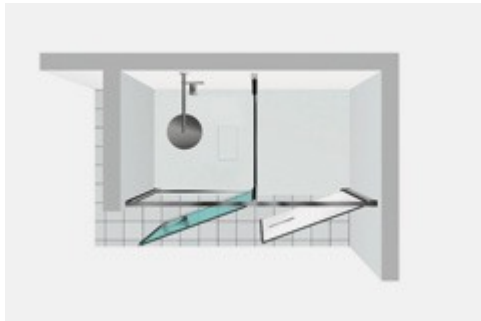

COMPONENTS

T10

DOUBLE UNIT MADE OF A TECHNICAL SPACE AND A SHOWER SPACE, SUITABLE FOR INSTALLATION ON GEMINI SHOWER TRAY 80X160 CM. OR DIRECTLY ON THE FLOOR.

CHARACTERISTICS

- Outward opening door
- Magnetic strips
- Minimum adjustment 20 mm.
- Horizontal and vertical adjustment
- PVC lower profiles for waterproof
- S.M.F. (easily mounting system)
- Upper profile of stability
- Suitable for the installation of electrical household appliances.
- Possibility to equip with shelves (not included).
- Product with CE marking
- Custom Made (cm by cm)
- Extensible 20 mm

MATERIALS

- Tempered safety glass 8 mm for the fix elements
- Tempered safety glass 6 mm for the doors
- Anodised or enamelled aluminium profile.
- Door of the technical space with mirror surface, white lacquered back side
- Fixed separating panel in extra light glass, white lacquered

DIMENSIONS

L: Min 155 - Max 165 cm
H: Min 195 - Max 215 cm
H standard: 195 cm