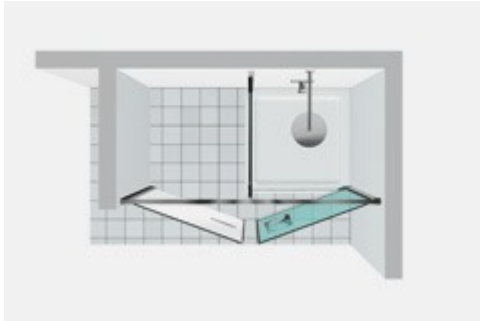

TWIN SHOWER ENCLOSURE WITH A STORAGE COMPARTMENT

W31 / TWIN

WHERE TO BUY

© Copyright 2024 Vismaravetro srl

Model 160x80 – with convergent doors for installation on already fitted standard shower trays next to the storage space on floor. Model in recess for the shower enclosure complete with the storage space. The storage space can be equipped with shelves but it must not be used to contain household appliances. In this configuration, the shower enclosure Twin can be installed on an already fitted standard shower tray; the storage space is placed on floor beside the shower tray.

Twin is the first and only collection of shower enclosures that offers more opportunities to optimise the use of your bathroom, meeting new requirements for functionality and convenience linked to the availability of space. There is a real compartment next to the shower enclosure, so you can store items or household appliances. It is also perfect from an aesthetic point of view, thanks to the full-length mirror on the second compartment door. The "Twin Mini" version features a handy removable compartment with 5 useful shelves to the side of the shower enclosure.

CUSTOM MADE (CM BY CM)

Vismaravetro's shower enclosures can be customized, cm by cm. to better satisfy all the needs of any architectural situation

PRODUCT WITH CE MARKING

Product conforming to EN14428:2015 with CE marking

COMPONENTS

W31

DOUBLE UNIT SUITABLE FOR ALREADY
INSTALLED STANDARD SHOWER TRAYS NEXT
TO A TECHNICAL SPACE ON FLOOR.

CHARACTERISTICS

- Outward opening door
- Magnetic strips
- Minimum adjustment 20 mm.
- Horizontal and vertical adjustment
- PVC lower profiles for waterproof
- S.M.F. (easily mounting system)
- Upper profile of stability
- Possibility to equip with shelves (not included).
- Product with CE marking
- Custom Made (cm by cm)
- The module is not designed to accommodate appliances