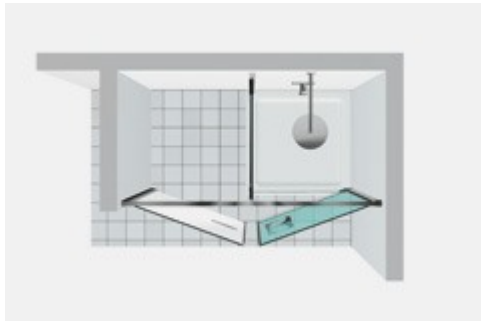

COMPONENTS

W31

DOUBLE UNIT SUITABLE FOR ALREADY
INSTALLED STANDARD SHOWER TRAYS NEXT
TO A TECHNICAL SPACE ON FLOOR.

CHARACTERISTICS

- Outward opening door
- Magnetic strips
- Minimum adjustment 20 mm.
- Horizontal and vertical adjustment
- PVC lower profiles for waterproof
- S.M.F. (easily mounting system)
- Upper profile of stability
- Possibility to equip with shelves (not included).
- Product with CE marking
- Custom Made (cm by cm)
- The module is not designed to accommodate appliances

MATERIALS

- Tempered safety glass 8 mm for the fix elements
- Tempered safety glass 6 mm for the doors
- Anodised or enamelled aluminium profile.
- Door of the technical space with mirror surface, white lacquered back side
- Fixed separating panel in extra light glass, white lacquered

DIMENSIONS

L: Min 155 - Max 165 cm
H: Min 0 - Max 0 cm
H standard: 195 cm