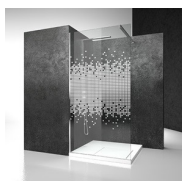

GRAPHIC DECORS D54