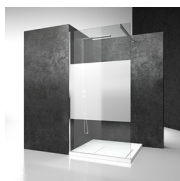

DECORS

DECORATIONS D50