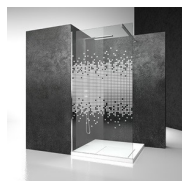

GRAPHIC DECORS D54