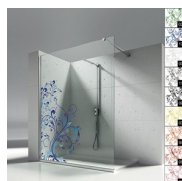

NATURAL DECORS P16 AZULEJOS