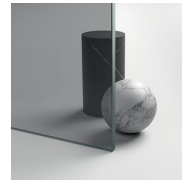

VARNISHED PROFILES 14 -
WHITE

VARNISHED PROFILES 15 -
MATT WHITE

GLASSES

GLASS PANE 01 - OBSCURE GLASS

GLASS PANE 03 - CLEAR BRONZE

GLASS PANE 04 - CLEAR GLASS

GLASS PANE 06 - REFLECTING GLASS

GLASS PANE 07 - CLEAR GREY

GLASS PANE 08 - SATIN GLASS

GLASS PANE 12 - EXTRA-LIGHT GLASS

SPECIAL TEMPERED SAFETY GLASSES 10 - CRYSTAL EXTRA-REFLEX

SPECIAL TEMPERED SAFETY GLASSES 14 - CRYSTAL EXTRA-LIGHT SATIN

SPECIAL TEMPERED SAFETY GLASSES 19 - GLASS MADRAS "PAVÉ"