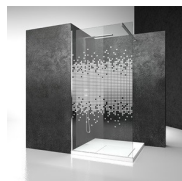

GRAPHIC DECORS D54