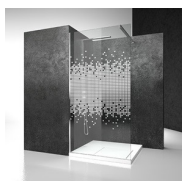

Featuring a pivot shower door system, Linea is an extremely versatile project. Thanks to its reduced size profiles and minimalist design, Linea can be used with countless combinations: recessed, corners, walls, with one or two doors, in-line fixed glass or above a low wall. This truly flexible type can be adapted to any situation. In the In-Out version, just one door helps mark out the wet area and create an area in front of the shower, so you can get dried and dressed at a more comfortable temperature.

CHARACTERISTICS

- Extensible 20 mm
- S.M.F. (easily mounting system)
- Product with CE marking
- Custom Made (cm by cm)
- Possibility of installation on 3-sided shower tray.
- It can be assembled with LN LB L2 LZ L3 LM
- Extensible 40 mm
- Horizontal and vertical adjustment, after installation accomplished

CHARACTERISTICS

- Extensible 40 mm
- Magnetic strips
- Inward and outward opening
- S.M.F. (easily mounting system)
- Product with CE marking
- Custom Made (cm by cm)
- It can be assembled with a fix element LG to obtain a corner or 3-sided shower enclosure
- Harding elements integrated
- Horizontal and vertical adjustment, after installation accomplished

SPECIAL TEMPERED SAFETY GLASSES 11 - KATHEDRAL

DECORS

DECORATIONS D50

DECORATIONS D51

DECORATIONS D52

DECORATIONS D60

DECORATIONS D61

DECORATIONS P32 SQUARE DECOR