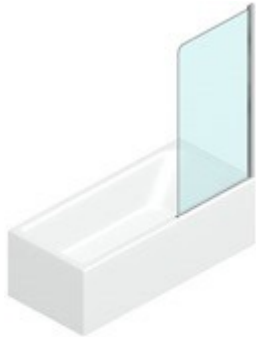

BATHTUB WALL WITH PIVOT OPENING

LV / BATHSCREENS

WHERE TO BUY [→](#)

© Copyright 2024 Vismaravetro srl

Bath screen with 180° rotation.

With our usual attention to the next step in bathrooms, Vismaravetro has created a series of shower walls for bathtubs. They are tempered glass panels in various sizes, designed to complete the functionality of bathtubs. The glass panel lets you use the bathtub like a real shower, limiting water spray and leaks while you're having a shower.

Design Centro Progetti Vismara

DIMENSIONS

L: Min 30 - Max 92 cm
H: Min 150 - Max 160 cm
H standard: 150 cm

PLUS

S.M.F. (EASILY MOUNTING SYSTEM)

It is a patented system combined to an innovative extensibility solution thus allowing an ideal panel positioning and at the same time avoiding the water leak.

INWARD AND OUTWARD OPENING

PRODUCT WITH CE MARKING

Product conforming to EN14428:2015 with CE marking

TPA TREATMENT PREVENTING LIMESCALE

Vismaravetro uses a innovative technology "TPA" for protecting the glass surfaces of shower enclosures. The glass surface is treated with a polymer which limits the adhesive properties of residues such as limescale, grease and soap deposits. The TPA treatment helps with the cleaning and removal of the lime scale deposits and residues from the glass.

COMPONENTS

LV

FRAMELESS SHOWER PANEL FOR BATHTUB
WITH ONE PIVOT PANEL (180°).

CHARACTERISTICS

- Extensible 20 mm
- Inward and outward opening
- S.M.F. (easily mounting system)
- Product with CE marking
- Custom Made (cm by cm)
- Horizontal and vertical adjustment, after installation accomplished