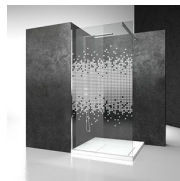

GRAPHIC DECORS D54