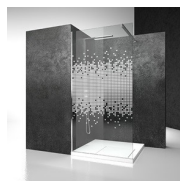

GRAPHIC DECORS D54