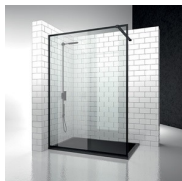

DECORATIONS P32 SQUARE DECOR