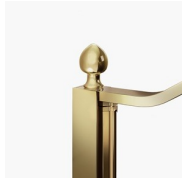

OPTIONALS

ACCESSORIES DECORATIVE
ELEMENTS GOLD TDG