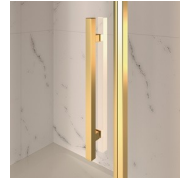

KNOB AND HANDLES QMA