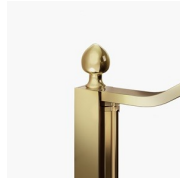

GRAPHIC DECORS N26  
GOLD

GRAPHIC DECORS P56  
GOLD

GRAPHIC DECORS N56  
GOLD

GRAPHIC DECORS P70  
GOLD

NATURAL DECORS P16  
GOLD

OPTIONALS

ACCESSORIES PERSONAL  
GLASS

ACCESSORIES DECORATIVE  
ELEMENTS GOLD TDG

ACCESSORIES GOLD  
TOWEL RACK PSG

ACCESSORIES GOLD  
TOWEL RACK PST

ACCESSORY FOR GLASS  
CLEANING VIRGOLA

EQUIPPED COLUMN  
AMICO

EQUIPPED COLUMN  
BASKET

PARTITION PANEL SCREEN

SHOWER TRAY ALIAS

SHOWER TRAY VI.P