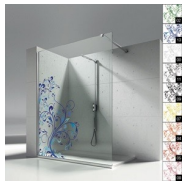

NATURAL DECORS P16 AZULEJOS