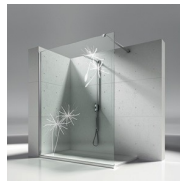

NATURAL DECORS P19 BLOW