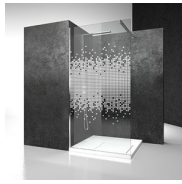

SLIDING SHOWER ENCLOSURE

C4+CG / SERIE 8000

WHERE TO BUY

© Copyright 2025 Vismaravetro srl

Sliding corner shower enclosure. It is composed by an opening door with two sliding central doors next two fixed panels and one corner fixed panel. The ball bearings run inside the top profile for a soft and silent movement. They are hidden from view and well protected from dust and limescale, so to ensure the correct functionality.

GLASS PANE 08 - SATIN GLASS

GLASS PANE 12 - EXTRA-LIGHT GLASS

SPECIAL TEMPERED SAFETY GLASSES 10 - CRYSTAL EXTRA-REFLEX

SPECIAL TEMPERED SAFETY GLASSES 14 - CRYSTAL EXTRA-LIGHT SATIN

SPECIAL TEMPERED SAFETY GLASSES 29 - CRYSTAL MADRAS NUVOLO

SPECIAL TEMPERED SAFETY GLASSES 11 - KATHEDRAL

DECORS

DECORATIONS D50

DECORATIONS D51

DECORATIONS D52

DECORATIONS D60

DECORATIONS D61

DECORATIONS P32 SQUARE DECOR