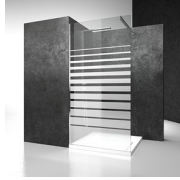

SLIDING SHOWER ENCLOSURE

D4+DP / GLISS

WHERE TO BUY

© Copyright 2024 Vismaravetro srl

Shower enclosure with two central sliding doors for shower trays next to bathtub or low wall. Innovative and original sliding system: the movement is guaranteed by sliders that can be settled for a perfect calibration of the door.

Gliss is a collection of shower enclosures with an original, unprecedented sliding door system. The stylistic choice of a minimalist frame goes perfectly with the innovative high-tech solution of the sliding parts: it moves via special floating sliders. Their innovative material ensures that it always slides perfectly, thanks to its self-lubricating and self-cleaning properties, which have been tried and tested over years of experience in extremely tough working environments. A simple system yet packed with technology and experience.

SPECIAL TEMPERED SAFETY GLASSES 19 - GLASS MADRAS "PAVÉ"

SPECIAL TEMPERED SAFETY GLASSES 29 - CRYSTAL MADRAS NUVOLO

DECORS

DECORATIONS D51

DECORATIONS D52

DECORATIONS D60

DECORATIONS D61

DECORATIONS D50