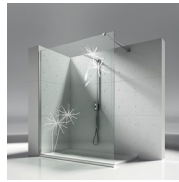

NATURAL DECORS P19 BLOW