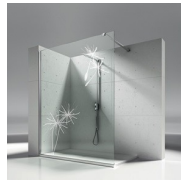

NATURAL DECORS P19 BLOW