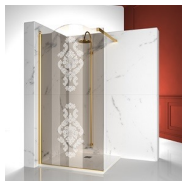

DECORS

GRAPHIC DECORS P26/A26 GOLD