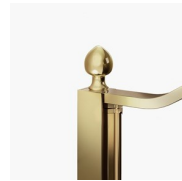

ACCESSORIES DECORATIVE
ELEMENTS GOLD TDG