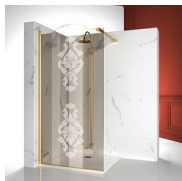

# CLASSIC MADE IN ITALY SHOWER ENCLOSURE

GLM / GOLD

WHERE TO BUY

© Copyright 2024 Vismaravetro srl

Traditional style shower enclosure for recessed shower trays with a 180° pivot door and 2 fixed elements aligned. The top arched profile, the elegant finishes of profiles and glasses, the choice among several refined accessories highlight the decorative attitude of this shower enclosure.

SPECIAL TEMPERED  
SAFETY GLASSES 19 -  
GLASS MADRAS "PAVÉ"

SPECIAL TEMPERED  
SAFETY GLASSES 29 -  
CRYSTAL MADRAS NUVOLO

SPECIAL TEMPERED  
SAFETY GLASSES 11 -  
KATHEDRAL

DECORS

GRAPHIC DECORS P26/A26  
GOLD