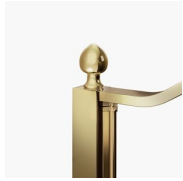

# CLASSIC MADE IN ITALY SHOWER ENCLOSURE

GLM / GOLD

WHERE TO BUY

© Copyright 2024 Vismaravetro srl

Traditional style shower enclosure for recessed shower trays with a 180° pivot door and 2 fixed elements aligned. The top arched profile, the elegant finishes of profiles and glasses, the choice among several refined accessories highlight the decorative attitude of this shower enclosure.

GRAPHIC DECORS N26  
GOLD

GRAPHIC DECORS P56  
GOLD

GRAPHIC DECORS N56  
GOLD

GRAPHIC DECORS P70  
GOLD

NATURAL DECORS P16  
GOLD

OPTIONALS

ACCESSORIES DECORATIVE  
ELEMENTS GOLD TDG

ACCESSORIES GOLD  
TOWEL RACK PSG

ACCESSORIES GOLD  
TOWEL RACK PST

ACCESSORY FOR GLASS  
CLEANING VIRGOLA

EQUIPPED COLUMN  
AMICO

EQUIPPED COLUMN  
BASKET

PARTITION PANEL SCREEN

PARTITION PANEL SCREEN

SHOWER TRAY ALIAS

SHOWER TRAY VI.P