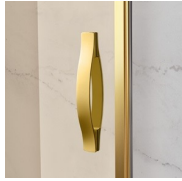

COMPLEMENT ELEMENTS

KNOBS AND HANDLES M2R
STANDARD