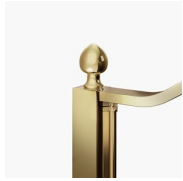

SPECIAL TEMPERED SAFETY GLASSES 11 - KATHEDRAL

DECORS

GRAPHIC DECORS P26/A26 GOLD

GRAPHIC DECORS N26 GOLD

GRAPHIC DECORS P56 GOLD

GRAPHIC DECORS N56 GOLD

GRAPHIC DECORS P70 GOLD

NATURAL DECORS P16 GOLD

OPTIONALS

ACCESSORIES DECORATIVE
ELEMENTS GOLD TDG

ACCESSORIES GOLD
TOWEL RACK PSG

ACCESSORIES GOLD
TOWEL RACK PST

ACCESSORIES RADIATING
WALL

ACCESSORY FOR GLASS
CLEANING VIRGOLA

EQUIPPED COLUMN
AMICO

EQUIPPED COLUMN
BASKET