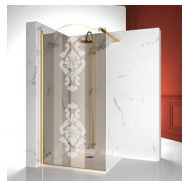

GRAPHIC DECORS P26/A26 GOLD