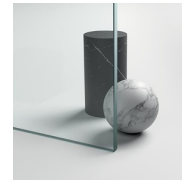

ANODISED PROFILES 34 -
MATT COPPER

GLASSES

GLASS PANE 03 - CLEAR BRONZE

GLASS PANE 12 - EXTRA-LIGHT GLASS

GLASS PANE 07 - CLEAR GREY

GLASS PANE 06 - REFLECTING GLASS

GLASS PANE 08 - SATIN GLASS

GLASS PANE 04 - CLEAR GLASS