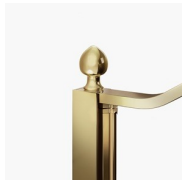

CLASSIC MADE IN ITALY SHOWER ENCLOSURE

GLG+GLM+GLG / GOLD

WHERE TO BUY

© Copyright 2025 Vismaravetro srl

Traditional style shower enclosure for 3-sided shower made by an opening element GLM (one 180° pivot door and 2 fixed elements aligned) and two side elements GLG. The top arched profile, the elegant finishes of profiles and glasses, the choice among several refined accessories highlight the decorative attitude of this shower enclosure.

Design Centro Progetti Vismara

DIMENSIONS

L: Min 138 - Max 180 cm
P: Min 68 - Max 119 cm
H: Min 180 - Max 205 cm
H standard: 195 cm

PLUS

LUXURIOUS ACCESSORIES

Golden decorative elements, handles adorned with Swarovski crystals, horizontal towel holders ... Endless customization options that can enhance your shower enclosures of Gold collection. Even the glass walls can be decorated with arched shapes or special decorations.

CHARACTERISTICS

- Extensible 40 mm
- Magnetic strips
- Inward and outward opening
- S.M.F. (easily mounting system)
- Stabiliser bent profile
- Product with CE marking
- It can be assembled with GLG to obtain a corner shower enclosure
- Horizontal and vertical adjustment, after installation accomplished

OPTIONALS

ACCESSORIES DECORATIVE
ELEMENTS GOLD TDG

ACCESSORIES GOLD
TOWEL RACK PSG

ACCESSORIES GOLD
TOWEL RACK PST

ACCESSORIES RADIATING
WALL

ACCESSORIES PERSONAL
GLASS

ACCESSORY FOR GLASS
CLEANING VIRGOLA

EQUIPPED COLUMN
AMICO