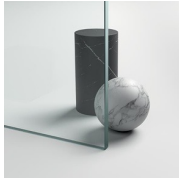

CLASSIC MADE IN  
ITALY BATHTUB WALL  
WITH HINGED  
OPENING

GLX / GOLD

WHERE TO BUY

© Copyright 2024 Vismaravetro srl

Traditional shower enclosure for rounded tray (R.55 cm) with two 180° pivot doors.

Gold is a classic yet high-profile shower enclosure system, equipped with high-tech features and the finest materials, enhanced by luxury aesthetic details that evoke Italy's cultural tradition. It is a shower enclosure collection that conveys a classic yet highly sophisticated style, which at the same time reflects masterful design and production skills. Gold is the symbol of luxury, welcome beauty and supreme splendour. With the Gold Series, we want to celebrate the wonder of Italian beauty around the world.

ANODISED PROFILES 32 -  
SATIN BRONZE

ANODISED PROFILES 35 -  
MATT GOLD

ANODISED PROFILES 34 -  
MATT COPPER

GLASSES

GLASS PANE 04 - CLEAR  
GLASS

---

DECORS

GRAPHIC DECORS P26/A26  
GOLD