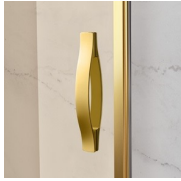

COMPLEMENT ELEMENTS

KNOB AND HANDLES M2R
STANDARD