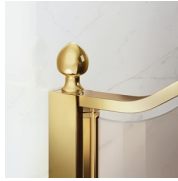

DECORATIVE ELEMENTS
TDG