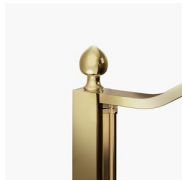

CLASSIC MADE IN  
ITALY BATHTUB WALL  
WITH HINGED  
OPENING

GLX / GOLD

WHERE TO BUY

© Copyright 2024 Vismaravetro srl

Traditional shower enclosure for rounded tray (R.55 cm) with two 180° pivot doors.

Gold is a classic yet high-profile shower enclosure system, equipped with high-tech features and the finest materials, enhanced by luxury aesthetic details that evoke Italy's cultural tradition. It is a shower enclosure collection that conveys a classic yet highly sophisticated style, which at the same time reflects masterful design and production skills. Gold is the symbol of luxury, welcome beauty and supreme splendour. With the Gold Series, we want to celebrate the wonder of Italian beauty around the world.

GRAPHIC DECORS N26  
GOLD

GRAPHIC DECORS P56  
GOLD

GRAPHIC DECORS N56  
GOLD

GRAPHIC DECORS P70  
GOLD

NATURAL DECORS P16  
GOLD

OPTIONALS

ACCESSORIES DECORATIVE  
ELEMENTS GOLD TDG

ACCESSORY FOR GLASS  
CLEANING VIRGOLA

EQUIPPED COLUMN  
AMICO

EQUIPPED COLUMN  
BASKET

PARTITION PANEL SCREEN

SHOWER TRAY VI.P

TREATMENT LIME SCALE  
TREATMENT PREVENTING  
LIMESCALE (TPA)

WHERE TO BUY