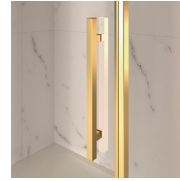

KNOB AND HANDLES QMA