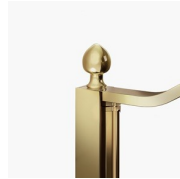

CLASSIC MADE IN ITALY SHOWER ENCLOSURE

GSK / GOLD

WHERE TO BUY →

© Copyright 2024 Vismaravetro srl

Traditional walk-in shower enclosure for corner shower, made by a glass panel as separating wall.

Gold is a classic yet high-profile shower enclosure system, equipped with high-tech features and the finest materials, enhanced by luxury aesthetic details that evoke Italy's cultural tradition. It is a shower enclosure collection that conveys a classic yet highly sophisticated style, which at the same time reflects masterful design and production skills. Gold is the symbol of luxury, welcome beauty and supreme splendour. With the Gold Series, we want to celebrate the wonder of Italian beauty around the world.

Design Centro Progetti Vismara

DIMENSIONS

L: Min 78 - Max 180 cm
H: Min 150 - Max 220 cm
H standard: 195 cm

PLUS

LUXURIOUS ACCESSORIES

Golden decorative elements, handles adorned with Swarovski crystals, horizontal towel holders ... Endless customization options that can enhance your shower enclosures of Gold collection. Even the glass walls can be decorated with arched shapes or special decorations.

DECORS

OPTIONALS

ACCESSORIES PERSONAL
GLASS

ACCESSORIES GOLD
TOWEL RACK PST

ACCESSORIES DECORATIVE
ELEMENTS GOLD TDG

ACCESSORIES GOLD
TOWEL RACK PSG

ACCESSORY FOR GLASS
CLEANING VIRGOLA

EQUIPPED COLUMN
AMICO

EQUIPPED COLUMN
BASKET

PARTITION PANEL SCREEN

PARTITION PANEL SCREEN

SHOWER TRAY ALIAS

SHOWER TRAY V.I.P.

TREATMENT LIMESCALE
TREATMENT PREVENTING
LIMESCALE (TPA)

WHERE TO BUY →