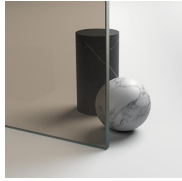

CLASSIC MADE IN ITALY SHOWER ENCLOSURE

GSK / GOLD

WHERE TO BUY →

© Copyright 2024 Vismaravetro srl

Traditional walk-in shower enclosure for corner shower, made by a glass panel as separating wall.

Gold is a classic yet high-profile shower enclosure system, equipped with high-tech features and the finest materials, enhanced by luxury aesthetic details that evoke Italy's cultural tradition. It is a shower enclosure collection that conveys a classic yet highly sophisticated style, which at the same time reflects masterful design and production skills. Gold is the symbol of luxury, welcome beauty and supreme splendour. With the Gold Series, we want to celebrate the wonder of Italian beauty around the world.

Design Centro Progetti Vismara

DIMENSIONS

L: Min 78 - Max 180 cm
H: Min 150 - Max 220 cm
H standard: 195 cm

PLUS

LUXURIOUS ACCESSORIES

Golden decorative elements, handles adorned with Swarovski crystals, horizontal towel holders ... Endless customization options that can enhance your shower enclosures of Gold collection. Even the glass walls can be decorated with arched shapes or special decorations.

ANODISED PROFILES 42 -
ANTIQUÉ BRONZE

ANODISED PROFILES 52 -
BRUSHED BRONZE

ANODISED PROFILES 61 -
BRUSHED STEEL

ANODISED PROFILES 34 -
MATT COPPER

ANODISED PROFILES 35 -
MATT GOLD

GLASSES

GLASS PANE 03 - CLEAR
BRONZE

GLASS PANE 04 - CLEAR
GLASS

GLASS PANE 06 -
REFLECTING GLASS

GLASS PANE 07 - CLEAR
GREY

GLASS PANE 08 - SATIN
GLASS

GLASS PANE 12 - EXTRA-
LIGHT GLASS

SPECIAL TEMPERED
SAFETY GLASSES 10 -
CRYSTAL EXTRA-REFLEX