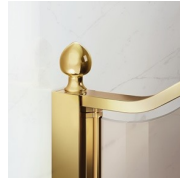

CLASSIC MADE IN ITALY SHOWER ENCLOSURE

GSK / GOLD

WHERE TO BUY →

© Copyright 2024 Vismaravetro srl

Traditional walk-in shower enclosure for corner shower, made by a glass panel as separating wall.

Gold is a classic yet high-profile shower enclosure system, equipped with high-tech features and the finest materials, enhanced by luxury aesthetic details that evoke Italy's cultural tradition. It is a shower enclosure collection that conveys a classic yet highly sophisticated style, which at the same time reflects masterful design and production skills. Gold is the symbol of luxury, welcome beauty and supreme splendour. With the Gold Series, we want to celebrate the wonder of Italian beauty around the world.

Design Centro Progetti Vismara

DIMENSIONS

L: Min 78 - Max 180 cm
H: Min 150 - Max 220 cm
H standard: 195 cm

PLUS

LUXURIOUS ACCESSORIES

Golden decorative elements, handles adorned with Swarovski crystals, horizontal towel holders ... Endless customization options that can enhance your shower enclosures of Gold collection. Even the glass walls can be decorated with arched shapes or special decorations.

COMPONENTS

GSK

FIXED PANEL FOR RECESS OR CORNER
SHOWER TRAYS.

CHARACTERISTICS

- Extensible 20 mm each side
- Horizontal and vertical adjustment, after installation accomplished
- S.M.F. (easily mounting system)
- Product with CE marking
- Custom Made (cm by cm)

MATERIALS

- Tempered safety glass 8 mm.
- Anodised aluminium profiles

DIMENSIONS

L: Min 78 - Max 180 cm
H: Min 150 - Max 220 cm
H standard: 195 cm

COMPLEMENT ELEMENTS

HARDENING ROD K

KNOB AND HANDLES M2R
STANDARD