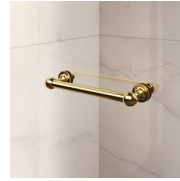

TOWEL HOLDER PSG
STANDARD