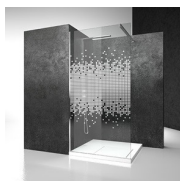

GRAPHIC DECORS D54