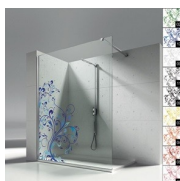

NATURAL DECORS P16 AZULEJOS