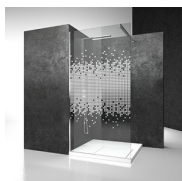

GRAPHIC DECORS D54