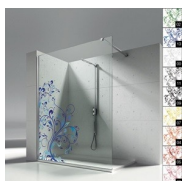

NATURAL DECORS P16 AZULEJOS