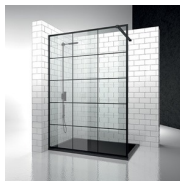

WALK-IN PANEL FRAMED

PKT / SK-IN

WHERE TO BUY

© Copyright 2024 Vismaravetro srl

Aluminium framed fix panel for recess shower tray with Securplus laminated glass

Sk-In is a complete system for walk-in shower enclosures, featuring fixed glass parts and no door. The glass panels, profiles and support bars are assembled in a system that combines a robust design and our usual guaranteed safety, easy assembly and water seal.

Design Centro Progetti Vismara

DIMENSIONS

L: Min 78 - Max 180 cm
H: Min 150 - Max 250 cm
H standard: 200 cm

PLUS

CUSTOM MADE (CM BY CM)

Vismaravetro's shower enclosures can be customized, cm by cm. to better satisfy all the needs of any architectural situation

COMPONENTS

PKT

ALUMINIUM FRAMED FIX PANEL FOR RECESS
OR CORNER SHOWER TRAY

CHARACTERISTICS

- Extensible 5 mm
- Custom Made (cm by cm)
- Product with CE marking
- Horizontal and vertical adjustment
- Reversibility

DECORS

DECORATIONS P30 FRAME
DECOR

DECORATIONS P31
VERTICAL DECOR

OPTIONALS

ACCESSORIES PERSONAL
GLASS

ACCESSORY FOR GLASS
CLEANING VIRGOLA

EQUIPPED COLUMN
AMICO

EQUIPPED COLUMN
BASKET