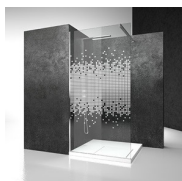

Featuring a pivot shower door system, Linea is an extremely versatile project. Thanks to its reduced size profiles and minimalist design, Linea can be used with countless combinations: recessed, corners, walls, with one or two doors, in-line fixed glass or above a low wall. This truly flexible type can be adapted to any situation. In the In-Out version, just one door helps mark out the wet area and create an area in front of the shower, so you can get dried and dressed at a more comfortable temperature.

COMPONENTS

LN

FRAMELESS SHOWER ENCLOSURE WITH ONE PIVOT DOOR (180°) FOR RECESS.

CHARACTERISTICS

- Extensible 30 mm - corner installation
- Magnetic strips
- Inward and outward opening
- S.M.F. (easily mounting system)
- Product with CE marking
- Custom Made (cm by cm)
- Horizontal and vertical adjustment, after installation accomplished

MATERIALS

- Tempered safety glass 6 mm.
- Anodised or enamelled aluminium profile.

DIMENSIONS

L: Min 50 - Max 99 cm
H: Min 150 - Max 230 cm
H standard: 195 cm

LG

FIXED ELEMENT FOR CORNER OR 3 SIDED SHOWER ENCLOSURE

SPECIAL TEMPERED SAFETY GLASSES 29 - CRYSTAL MADRAS NUVOLO

DECORS

DECORATIONS D50

DECORATIONS D51

DECORATIONS D52

DECORATIONS D60

DECORATIONS D61

DECORATIONS P30 FRAME DECOR