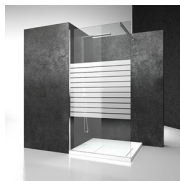

DECORATIONS D51