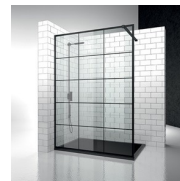

DECORATIONS P30 FRAME DECOR