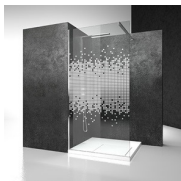

Sintesi is a shower enclosure system that achieves outstanding results by picking up on the current market trend: combining the aesthetic advantage of having no frame with easy assembly, which is achieved thanks to an innovative adjustable system that is truly within everyone's reach. In the "Tiquadro" version, the load-bearing structure and hinges are incorporated into one single square column: the hinge plays a structural role and at the same time heavily influences the system.

SPECIAL TEMPERED SAFETY GLASSES 11 - KATHEDRAL

DECORS

DECORATIONS D50

DECORATIONS D51

DECORATIONS D52

DECORATIONS D60

DECORATIONS D61

DECORATIONS P32 SQUARE DECOR