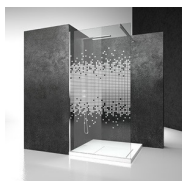

Sintesi is a shower enclosure system that achieves outstanding results by picking up on the current market trend: combining the aesthetic advantage of having no frame with easy assembly, which is achieved thanks to an innovative adjustable system that is truly within everyone's reach. In the "Tiquadro" version, the load-bearing structure and hinges are incorporated into one single square column: the hinge plays a structural role and at the same time heavily influences the system.

SPECIAL TEMPERED SAFETY GLASSES 11 - KATHEDRAL

DECORS

DECORATIONS D50

DECORATIONS D51

DECORATIONS D52

DECORATIONS D60

DECORATIONS D61

DECORATIONS P32 SQUARE DECOR