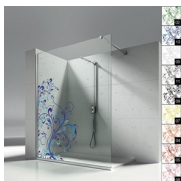

NATURAL DECORS P16 AZULEJOS