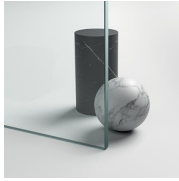

ANODISED PROFILES 38 -  
MOKA

VARNISHED PROFILES 05 -  
RED

VARNISHED PROFILES 07 -  
YELLOW

VARNISHED PROFILES 10 -  
PERGAMON

VARNISHED PROFILES 11 -  
GREY

VARNISHED PROFILES 12 -  
GREEN

VARNISHED PROFILES 13 -  
LIGHT BLU

VARNISHED PROFILES 14 -  
WHITE

GLASSES

GLASS PANE 04 - CLEAR  
GLASS

---

DECORS

OPTIONALS

ACCESSORY FOR GLASS  
CLEANING VIRGOLA

EQUIPPED COLUMN  
BASKET