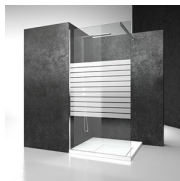

DECORATIONS D51