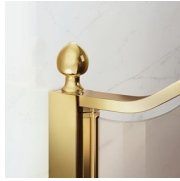

CLASSIC MADE IN ITALY SHOWER ENCLOSURE

GLN / GOLD

WHERE TO BUY

© Copyright 2024 Vismaravetro srl

Traditional style shower enclosure for recessed shower trays with a 180° pivot door. The top arched profile, the elegant finishes of profiles and glasses, the choice among several refined accessories highlight the decorative attitude of this shower enclosure.

COMPONENTS

GLN

OPENING ELEMENT WITH ONE PIVOT DOOR
(180°) FOR RECESS OR CORNER SHOWER
ENCLOSURES

CHARACTERISTICS

- Extensible 30 mm - corner installation
- Magnetic strips
- Inward and outward opening
- S.M.F. (easily mounting system)
- Custom Made (cm by cm)
- It can be assembled with GLG to obtain a corner shower enclosure
- Stabiliser bent profile
- Product with CE marking
- Horizontal and vertical adjustment, after installation accomplished

MATERIALS

- Tempered safety glass 6 mm.
- Anodised aluminium profiles

DIMENSIONS

L: Min 50 - Max 99 cm
H: Min 180 - Max 205 cm
H standard: 195 cm

COMPLEMENT ELEMENTS

KNOB AND HANDLES M2R
STANDARD

DECORATIVE ELEMENTS
TDG