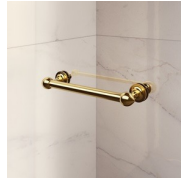

COMPONENTS

GLN

OPENING ELEMENT WITH ONE PIVOT DOOR
(180°) FOR RECESS OR CORNER SHOWER
ENCLOSURES

CHARACTERISTICS

- Extensible 30 mm - corner installation
- Magnetic strips
- Inward and outward opening
- S.M.F. (easily mounting system)
- Custom Made (cm by cm)
- It can be assembled with GLG to obtain a corner shower enclosure
- Stabiliser bent profile
- Product with CE marking
- Horizontal and vertical adjustment, after installation accomplished

MATERIALS

- Tempered safety glass 6 mm.
- Anodised aluminium profiles

DIMENSIONS

L: Min 50 - Max 99 cm
H: Min 180 - Max 205 cm
H standard: 195 cm

COMPLEMENT ELEMENTS

KNOB AND HANDLES M2R
STANDARD

DECORATIVE ELEMENTS
TDG