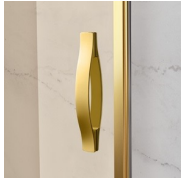

COMPONENTS

GLN

OPENING ELEMENT WITH ONE PIVOT DOOR
(180°) FOR RECESS OR CORNER SHOWER
ENCLOSURES

CHARACTERISTICS

- Extensible 30 mm - corner installation
- Magnetic strips
- Inward and outward opening
- S.M.F. (easily mounting system)
- Custom Made (cm by cm)
- It can be assembled with GLG to obtain a corner shower enclosure
- Stabiliser bent profile
- Product with CE marking
- Horizontal and vertical adjustment, after installation accomplished

MATERIALS

- Tempered safety glass 6 mm.
- Anodised aluminium profiles

DIMENSIONS

L: Min 50 - Max 99 cm
H: Min 180 - Max 205 cm
H standard: 195 cm

COMPLEMENT ELEMENTS

KNOB AND HANDLES M2R
STANDARD

DECORATIVE ELEMENTS
TDG