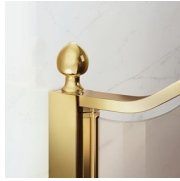

Vismaravetro's shower enclosures can be customized, cm by cm. to better satisfy all the needs of any architectural situation

LUXURIOUS ACCESSORIES

Golden decorative elements, handles adorned with Swarovski crystals, horizontal towel holders ... Endless customization options that can enhance your shower enclosures of Gold collection. Even the glass walls can be decorated with arched shapes or special decorations.

COMPONENTS

GLG

FIXED PANEL THAT CAN BE COMBINED WITH A DOOR ELEMENT TO OBTAIN A CORNER OR A 3-SIDED SHOWER ENCLOSURE.

CHARACTERISTICS

- Extensible 20 mm
- S.M.F. (easily mounting system)
- Certified product
- Custom Made (cm by cm)
- Product with CE marking
- Extensible 40 mm
- Horizontal and vertical adjustment, after installation accomplished

CHARACTERISTICS

- Extensible 40 mm
- Magnetic strips
- Inward and outward opening
- S.M.F. (easily mounting system)
- Custom Made (cm by cm)
- Stabiliser bent profile
- Product with CE marking
- It can be assembled with GLG to obtain a corner shower enclosure
- Horizontal and vertical adjustment, after installation accomplished

MATERIALS

- Tempered safety glass 6 mm.
- Anodised aluminium profiles

DIMENSIONS

L: Min 78 - Max 159 cm
H: Min 180 - Max 205 cm
H standard: 195 cm

COMPLEMENT ELEMENTS

KNOB AND HANDLES M2R
STANDARD

DECORATIVE ELEMENTS
TDG