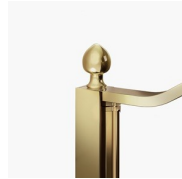

DECORS

GRAPHIC DECORS P26/A26 GOLD

GRAPHIC DECORS N26 GOLD

GRAPHIC DECORS P56 GOLD

GRAPHIC DECORS N56 GOLD

GRAPHIC DECORS P70 GOLD

NATURAL DECORS P16 GOLD

OPTIONALS

ACCESSORIES PERSONAL
GLASS

ACCESSORIES GOLD
TOWEL RACK PST

ACCESSORIES DECORATIVE
ELEMENTS GOLD TDG

ACCESSORIES GOLD
TOWEL RACK PSG

ACCESSORIES RADIATING
WALL

ACCESSORY FOR GLASS
CLEANING VIRGOLA

EQUIPPED COLUMN
AMICO