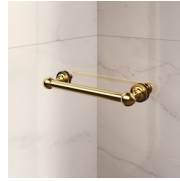

COMPONENTS

GLG

FIXED PANEL THAT CAN BE COMBINED WITH A DOOR ELEMENT TO OBTAIN A CORNER OR A 3-SIDED SHOWER ENCLOSURE.

CHARACTERISTICS

- Extensible 20 mm
- S.M.F. (easily mounting system)
- Certified product
- Custom Made (cm by cm)
- Product with CE marking
- Extensible 40 mm
- Horizontal and vertical adjustment, after installation accomplished

CHARACTERISTICS

- Extensible 40 mm
- Magnetic strips
- Inward and outward opening
- S.M.F. (easily mounting system)
- Custom Made (cm by cm)
- Stabiliser bent profile
- Product with CE marking
- It can be assembled with GLG to obtain a corner shower enclosure
- Horizontal and vertical adjustment, after installation accomplished

MATERIALS

- Tempered safety glass 6 mm.
- Anodised aluminium profiles

DIMENSIONS

L: Min 78 - Max 159 cm
H: Min 180 - Max 205 cm
H standard: 195 cm

COMPLEMENT ELEMENTS

KNOB AND HANDLES M2R
STANDARD

DECORATIVE ELEMENTS
TDG