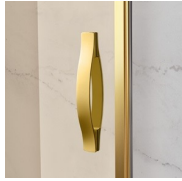

COMPONENTS

GLG

FIXED PANEL THAT CAN BE COMBINED WITH A DOOR ELEMENT TO OBTAIN A CORNER OR A 3-SIDED SHOWER ENCLOSURE.

CHARACTERISTICS

- Extensible 20 mm
- S.M.F. (easily mounting system)
- Certified product
- Custom Made (cm by cm)
- Product with CE marking
- Extensible 40 mm
- Horizontal and vertical adjustment, after installation accomplished

CHARACTERISTICS

- Extensible 40 mm
- Magnetic strips
- Inward and outward opening
- S.M.F. (easily mounting system)
- Custom Made (cm by cm)
- Stabiliser bent profile
- Product with CE marking
- It can be assembled with GLG to obtain a corner shower enclosure
- Horizontal and vertical adjustment, after installation accomplished

MATERIALS

- Tempered safety glass 6 mm.
- Anodised aluminium profiles

DIMENSIONS

L: Min 78 - Max 159 cm
H: Min 180 - Max 205 cm
H standard: 195 cm

COMPLEMENT ELEMENTS

KNOB AND HANDLES M2R
STANDARD

DECORATIVE ELEMENTS
TDG