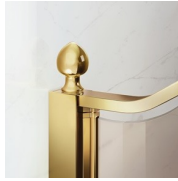

Vismaravetro's shower enclosures can be customized, cm by cm. to better satisfy all the needs of any architectural situation

LUXURIOUS ACCESSORIES

Golden decorative elements, handles adorned with Swarovski crystals, horizontal towel holders ... Endless customization options that can enhance your shower enclosures of Gold collection. Even the glass walls can be decorated with arched shapes or special decorations.

COMPONENTS

GLG

FIXED PANEL THAT CAN BE COMBINED WITH A DOOR ELEMENT TO OBTAIN A CORNER OR A 3-SIDED SHOWER ENCLOSURE.

CHARACTERISTICS

- Extensible 20 mm
- S.M.F. (easily mounting system)
- Certified product
- Custom Made (cm by cm)
- Product with CE marking
- Extensible 40 mm
- Horizontal and vertical adjustment, after installation accomplished

CHARACTERISTICS

- Extensible 40 mm
- Magnetic strips
- Inward and outward opening
- S.M.F. (easily mounting system)
- Custom Made (cm by cm)
- Stabiliser bent profile
- Product with CE marking
- It can be assembled with GLG to obtain a corner shower enclosure
- Horizontal and vertical adjustment, after installation accomplished

MATERIALS

- Tempered safety glass 6 mm.
- Anodised aluminium profiles

DIMENSIONS

L: Min 78 - Max 159 cm
H: Min 180 - Max 205 cm
H standard: 195 cm

COMPLEMENT ELEMENTS

KNOB AND HANDLES M2R
STANDARD

DECORATIVE ELEMENTS
TDG