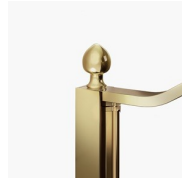

GRAPHIC DECORS P56 GOLD

GRAPHIC DECORS N56 GOLD

GRAPHIC DECORS P70 GOLD

NATURAL DECORS P16 GOLD

OPTIONALS

ACCESSORIES PERSONAL
GLASS

ACCESSORIES GOLD
TOWEL RACK PST

ACCESSORIES DECORATIVE
ELEMENTS GOLD TDG

ACCESSORIES GOLD
TOWEL RACK PSG

ACCESSORIES RADIATING
WALL

ACCESSORY FOR GLASS
CLEANING VIRGOLA

EQUIPPED COLUMN
AMICO

EQUIPPED COLUMN
BASKET

PARTITION PANEL SCREEN

SHOWER TRAY ALIAS

SHOWER TRAY V.I.P.