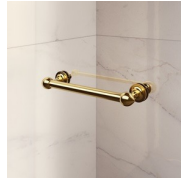

COMPONENTS

GLG

FIXED PANEL THAT CAN BE COMBINED WITH A DOOR ELEMENT TO OBTAIN A CORNER OR A 3-SIDED SHOWER ENCLOSURE.

CHARACTERISTICS

- Extensible 20 mm
- S.M.F. (easily mounting system)
- Certified product
- Custom Made (cm by cm)
- Product with CE marking
- Extensible 40 mm
- Horizontal and vertical adjustment, after installation accomplished

CHARACTERISTICS

- Extensible 40 mm
- Magnetic strips
- Inward and outward opening
- S.M.F. (easily mounting system)
- Custom Made (cm by cm)
- Stabiliser bent profile
- Product with CE marking
- It can be assembled with GLG to obtain a corner shower enclosure
- Horizontal and vertical adjustment, after installation accomplished

MATERIALS

- Tempered safety glass 6 mm.
- Anodised aluminium profiles

DIMENSIONS

L: Min 78 - Max 159 cm
H: Min 180 - Max 205 cm
H standard: 195 cm

COMPLEMENT ELEMENTS

KNOB AND HANDLES M2R
STANDARD

DECORATIVE ELEMENTS
TDG