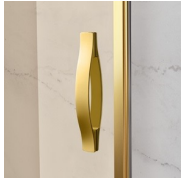

COMPONENTS

GLG

FIXED PANEL THAT CAN BE COMBINED WITH A DOOR ELEMENT TO OBTAIN A CORNER OR A 3-SIDED SHOWER ENCLOSURE.

CHARACTERISTICS

- Extensible 20 mm
- S.M.F. (easily mounting system)
- Certified product
- Custom Made (cm by cm)
- Product with CE marking
- Extensible 40 mm
- Horizontal and vertical adjustment, after installation accomplished

CHARACTERISTICS

- Extensible 40 mm
- Magnetic strips
- Inward and outward opening
- S.M.F. (easily mounting system)
- Custom Made (cm by cm)
- Stabiliser bent profile
- Product with CE marking
- It can be assembled with GLG to obtain a corner shower enclosure
- Horizontal and vertical adjustment, after installation accomplished

MATERIALS

- Tempered safety glass 6 mm.
- Anodised aluminium profiles

DIMENSIONS

L: Min 78 - Max 159 cm
H: Min 180 - Max 205 cm
H standard: 195 cm

COMPLEMENT ELEMENTS

KNOB AND HANDLES M2R
STANDARD

DECORATIVE ELEMENTS
TDG