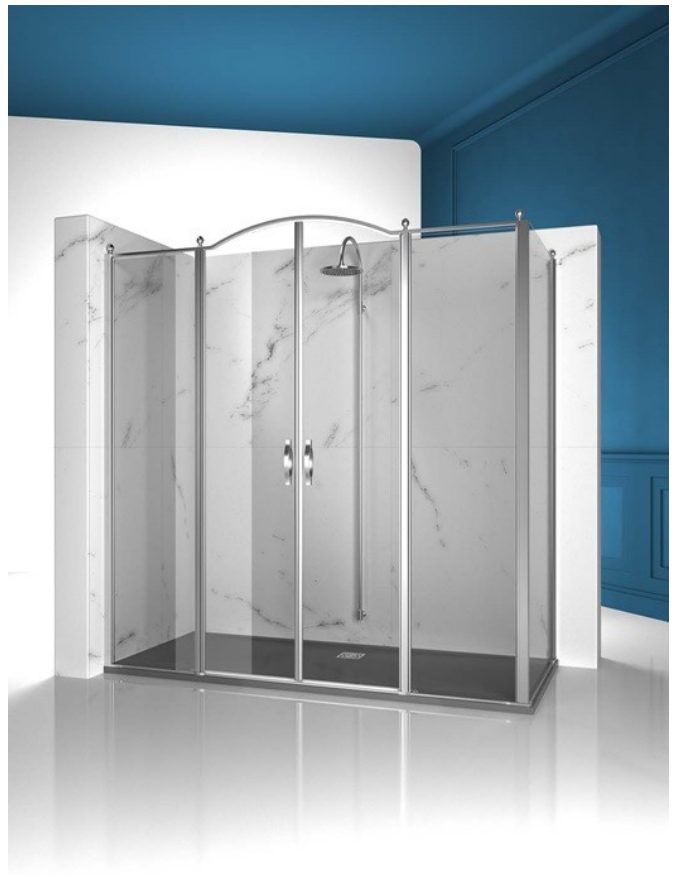

CLASSIC MADE IN ITALY SHOWER ENCLOSURE

GL4+GLG / GOLD

WHERE TO BUY

© Copyright 2024 Vismaravetro srl

Traditional style shower enclosure for corner shower made by an opening element GL4 (two 180° pivot doors and two fixed panels aligned) and a side element GLG. The top arched profile, the elegant finishes of profiles and glasses, the choice among several refined accessories highlight the decorative attitude of this shower enclosure.

Gold is a classic yet high-profile shower enclosure system, equipped with high-tech features and the finest materials, enhanced by luxury aesthetic details that evoke Italy's cultural tradition. It is a shower enclosure collection that conveys a classic yet highly sophisticated style, which at the same time reflects masterful design and production skills. Gold is the symbol of luxury, welcome beauty and supreme splendour. With the Gold Series, we want to celebrate the wonder of Italian beauty around the world.

S.M.F. (EASILY MOUNTING SYSTEM)

It is a patented system combined to an innovative extensibility solution thus allowing an ideal panel positioning and at the same time avoiding the water leak.

CUSTOM MADE (CM BY CM)

COMPONENTS

GLG

FIXED PANEL THAT CAN BE COMBINED WITH A DOOR ELEMENT TO OBTAIN A CORNER OR A 3-SIDED SHOWER ENCLOSURE.

CHARACTERISTICS

- Extensible 20 mm
- S.M.F. (easily mounting system)
- Certified product
- Custom Made (cm by cm)
- Product with CE marking
- Extensible 40 mm
- Horizontal and vertical adjustment, after installation accomplished