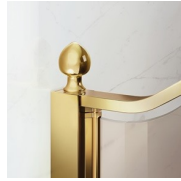

DECORATIVE ELEMENTS
TDG