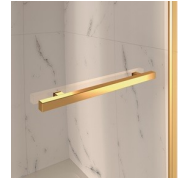

HARDENING ROD PST
GOLD