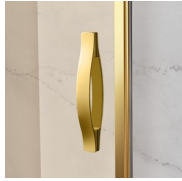

COMPLEMENT ELEMENTS

KNOB AND HANDLES M2R
STANDARD