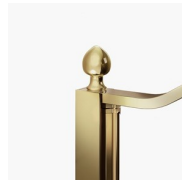

ACCESSORIES DECORATIVE
ELEMENTS GOLD TDG