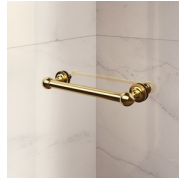

COMPONENTS

GLG

FIXED PANEL THAT CAN BE COMBINED WITH A DOOR ELEMENT TO OBTAIN A CORNER OR A 3-SIDED SHOWER ENCLOSURE.

CHARACTERISTICS

- Extensible 20 mm
- S.M.F. (easily mounting system)
- Certified product
- Custom Made (cm by cm)
- Product with CE marking
- Extensible 40 mm
- Horizontal and vertical adjustment, after installation accomplished

CHARACTERISTICS

- Extensible 40 mm
- Magnetic strips
- Inward and outward opening
- S.M.F. (easily mounting system)
- Custom Made (cm by cm)
- Stabiliser bent profile
- Product with CE marking
- It can be assembled with GLG to obtain a corner shower enclosure
- Horizontal and vertical adjustment, after installation accomplished

COMPLEMENT ELEMENTS

KNOB AND HANDLES M2R
STANDARD

FIXING BRACKET FIXING
BRACKET-Q

DECORATIVE ELEMENTS
TDG

TOWEL HOLDER PSG

KNOB AND HANDLES QMA

HARDENING ROD PST
GOLD

PROFILES