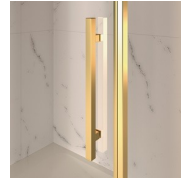

KNOB AND HANDLES QMA