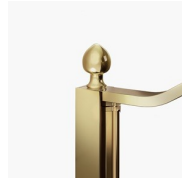

GRAPHIC DECORS P56 GOLD

GRAPHIC DECORS N56 GOLD

GRAPHIC DECORS P70 GOLD

NATURAL DECORS P16 GOLD

OPTIONALS

ACCESSORIES PERSONAL  
GLASS

ACCESSORIES GOLD  
TOWEL RACK PST

ACCESSORIES DECORATIVE  
ELEMENTS GOLD TDG

ACCESSORIES GOLD  
TOWEL RACK PSG

ACCESSORIES RADIATING  
WALL

ACCESSORY FOR GLASS  
CLEANING VIRGOLA

EQUIPPED COLUMN  
AMICO

EQUIPPED COLUMN  
BASKET

PARTITION PANEL SCREEN

SHOWER TRAY ALIAS

SHOWER TRAY V.I.P.