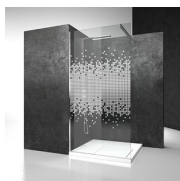

Hinged door shower wall for bathtubs

HV / BATHSCREENS

DOVE ACQUISTARE

© Copyright 2024 Vismaravetro srl

Frameless hinged bath screen. Made to measure; no adjustment is possible, meaning that the back wall against the tub must be perfectly plumb. An additional water-stop profile is supplied in the package, which can be used on the lip of the bathtub in order to achieve the best seal. SIS™ simplified installation: a thoroughly tested system with a high-density polystyrene template ensures correct door positioning.

SIS™ SIMPLE INSTALLATION SYSTEM

SIS is a system which simplifies the installation of Serie F Collection doors. This door type normally requires great care when drilling the walls, as if this is not done perfectly, it can compromise the entire shower installation. A special high-density polystyrene template makes installation quick and easy. More information: www.vism.it/sis

COMPONENTI

HV

HINGED FRAMELESS GLASS BATH SCREEN.
MADE TO MEASURE TO MILLIMETRE
PRECISION. THE WALL MUST BE OF MASONRY
CONSTRUCTION AND PERFECTLY PLUMB.
MAXIMUM WIDTHS OF UP TO 100 CM CAN BE
ACHIEVED WITH THE ADDITION OF A THIRD
HINGE.

SPECIAL TEMPERED SAFETY GLASSES 29 - CRYSTAL MADRAS NUVOLO

DECORI

DECORATIONS D50

DECORATIONS D51

DECORATIONS D52

DECORATIONS D60

DECORATIONS D61

DECORATIONS P30 FRAME DECOR