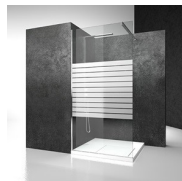

DOUCHECABINE MET DRAAIDEUR

KG+KM+KG / LINK

WAAR TE KOOP

© Copyright 2024 Vismaravetro srl

Semi-frameless shower enclosure for 3-sided shower tray, with one pivot door (180°) with up&down movement and two in line fixed panels, plus two side panels.

GELAAGD
VEILIGHEIDSGLAS 11 -
KATHEDRAL

GELAAGD
VEILIGHEIDSGLAS 14 -
EXTRA MAT GLAS

GELAAGD
VEILIGHEIDSGLAS 29 -
MADRAS NUVOLO

DECORATIES

DECORATIES D50

DECORATIES D51

DECORATIES D52

DECORATIES D60