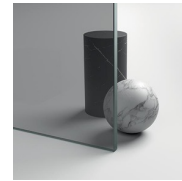

DOUCHECABINE MET DRAAIDEUR

KN+KP / LINK

WAAR TE KOOP

© Copyright 2025 Vismaravetro srl

Semi-frameless shower enclosure next to a bath tub or a small wall with one pivot door (180°) with up&down movement and small side fixed panel.

GEVERNISTE PROFIELEN 14
- WIT

GEVERNISTE PROFIELEN 15
- MAT WIT

GLAS

GLAZEN 01 - LICHT
BEDRUKT

GLAZEN 03 - BRONS GLAS

GLAZEN 04 - TRANSPARANT
GLAS

GLAZEN 05 - TIMELESS®

GLAZEN 06 -
REFLECTEREND GLAS