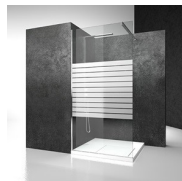

DECORATIES D51