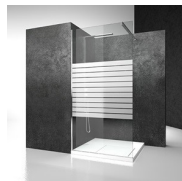

## DOUCHECABINE MET DRAAIDEUR

KB+KP / LINK

WAAR TE KOOP

© Copyright 2024 Vismaravetro srl

Semi-frameless shower enclosure next to a bath tub or a small wall with two pivot doors (180°) with up&down movement and small side fixed panel.

GELAAGD  
VEILIGHEIDSGLAS 14 -  
EXTRA MAT GLAS

GELAAGD  
VEILIGHEIDSGLAS 29 -  
MADRAS NUVOLO

DECORATIES

DECORATIES D50

DECORATIES D51

DECORATIES D52

DECORATIES D60

DECORATIES D61